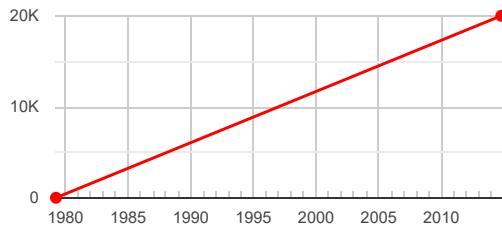

Stolen

STOLEN	No
--------	----

Mileages

DISCREPANCY No

DATE READING SOURCE

Historical Readings

DATE	READING	SOURCE
13/10/2014	20,000 Miles	DVLA

Service History