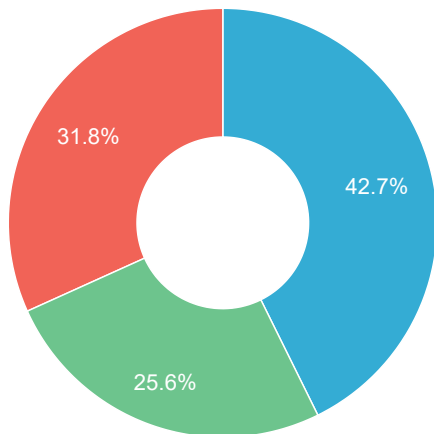

Valuation

AUTOTRADER VALUATION

Today's Valuation Based On 35,632 Miles

Vehicle	Porsche Cayman 3.4 987 Sport Coupe 2dr Petrol Manual (254 g/km, 303 bhp)
Trade	£21,757
Retail Value	£28,645
Part Exchange	£21,470
Private	£24,370

GLASS'S VALUATION

Running Costs

TOTAL ESTIMATED £1,581

Road Tax *	£675
Fuel	£502
Insurance	£404

ROAD TAX *

Band	L
CO2	254 g/km
12 Month	£675
6 Month	£371

FUEL

Annual Cost Estimate	£502
Based On	2,494 Annual Miles
Full Tank Cost	£75.52
Full Tank Distance	375 Miles
Average Fuel Urban	15 MPG
Average Fuel Country	30 MPG
Average Fuel Combined	22 MPG

INSURANCE

Group Rating 1-20	19
Group Rating 1-50	45
Annual Cost Estimate	£404

* The standard 12 month VED rate for all registered cars in this band is shown for the purposes of comparison. Note, figures quoted reflect the current rate only, and may be subject to change in the future. Cars with a list price of over £40,000 when new pay an additional rate of £310 per year on top of the standard rate, for five years