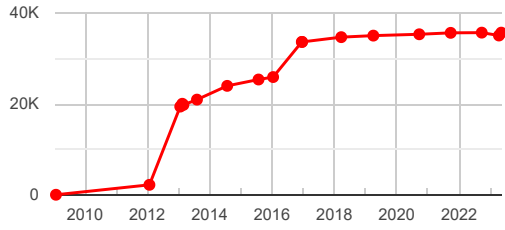

Stolen

STOLEN	No
--------	----

Mileages

DISCREPANCY No

DATE	READING	SOURCE
Current Reading		
09/05/2023	35,632 Miles	BRIDGE CLASSIC CARS LTD
Historical Readings		
12/04/2023	35,000 Miles	TRADE
23/09/2022	35,632 Miles	MOT
24/09/2021	35,587 Miles	MOT
21/09/2020	35,272 Miles	MOT
02/04/2019	34,977 Miles	MOT
22/03/2018	34,640 Miles	MOT
19/12/2016	33,593 Miles	MOT
15/12/2016	33,593 Miles	MOT
14/01/2016	25,869 Miles	MOT
27/07/2015	25,331 Miles	MOT
25/07/2014	23,934 Miles	MOT
05/08/2013	20,911 Miles	MOT
27/02/2013	19,750 Miles	MOT
14/02/2013	20,000 Miles	DVLA
21/01/2013	19,380 Miles	MOT
26/01/2012	2,183 Miles	MOT