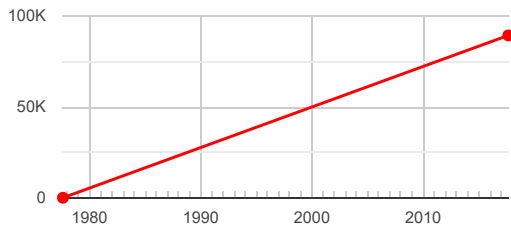

Stolen

STOLEN	No
--------	----

Mileages

DISCREPANCY No

DATE	READING	SOURCE
Historical Readings		
25/08/2017	89,198 Miles	MOT

Service History

SERVICE HISTORY

Request the Digital Service History for this vehicle