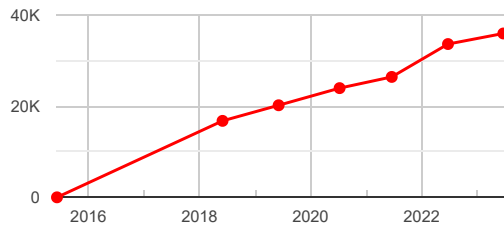

Finance

FINANCE	No
LAST CHECKED ON	30/11/2023

Write Off (MIAFTR)

WRITE-OFF (MIAFTR)	No
--------------------	----

Condition Alerts

CONDITION ALERT	No
-----------------	----

Scrapped

SCRAPPED	No
VIC	No

Stolen

STOLEN	No
--------	----

Mileages

DISCREPANCY No

DATE	READING	SOURCE
Historical Readings		
22/06/2023	35,929 Miles	MOT
23/06/2022	33,610 Miles	MOT
18/06/2021	26,402 Miles	MOT
10/07/2020	23,946 Miles	MOT
05/06/2019	20,189 Miles	MOT
01/06/2018	16,767 Miles	MOT